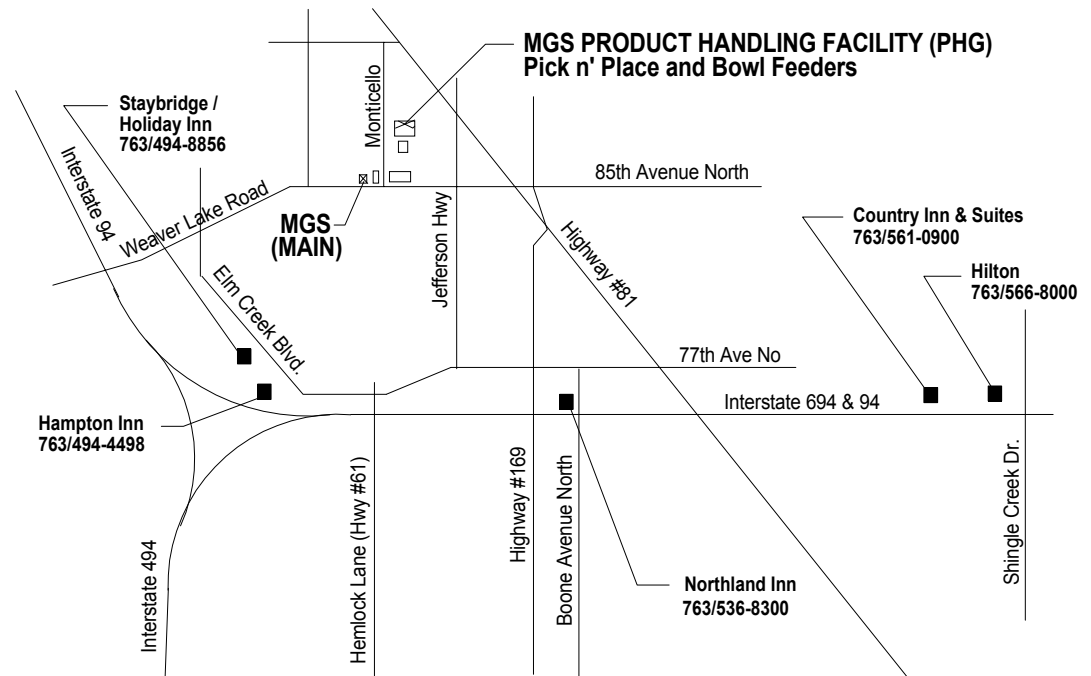

# Map to MGS Machine Corporation (Main Facility and PHG Facility)

MGS Machine Corporation (MAIN)    Phone: (763) 425-8808  
 9900 85th Avenue North              Fax: (763) 493-8818  
 Maple Grove, Minnesota 55369

## DIRECTIONS FROM THE AIRPORT

1. Exit via Airport Road
  2. Take #5 to I-494 West
  3. Take I-494 West (10 Miles)
  4. Take #169 North (17 Miles)
  5. Cross over I-694
  6. Cross RR Tracks, Left Turn at the Light onto #81
  7. Go One block, left turn at Light onto 85th Av N
  8. Go thru one Light, MGS MAIN is one block, RH side
- OR
8. Go thru one Light, take next right on Monticello, MGS PHG facility is third building on right side

MAP of Minneapolis Area

Close Up Map