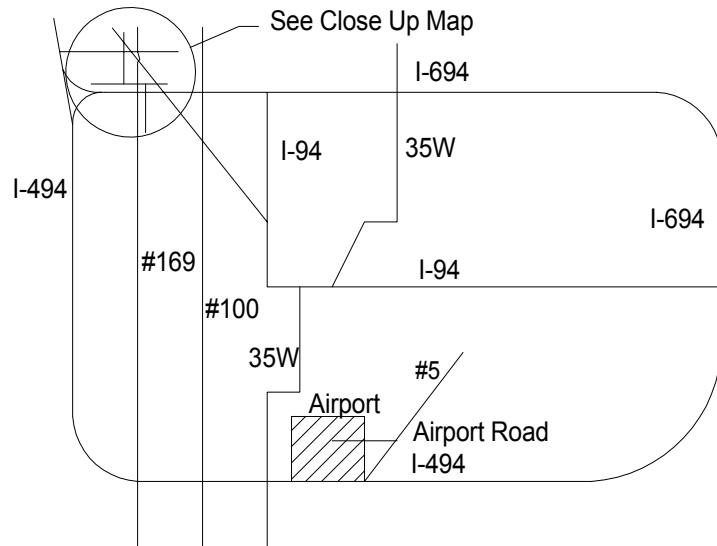

## DIRECTIONS FROM THE AIRPORT

1. Exit via Airport Road
  2. Take #5 to I-494 West
  3. Take I-494 West (10 Miles)
  4. Take #169 North (17 Miles)
  5. Cross over I-694
  6. Cross RR Tracks, Left Turn at the Light onto #81
  7. Go One block, left turn at Light onto 85th Av N
  8. Go thru one Light, MGS MAIN is one block, RH side
- OR
8. Go thru one Light, take next right on Monticello, MGS PHG facility is third building on right side

MAP of Minneapolis Area

Close Up Map